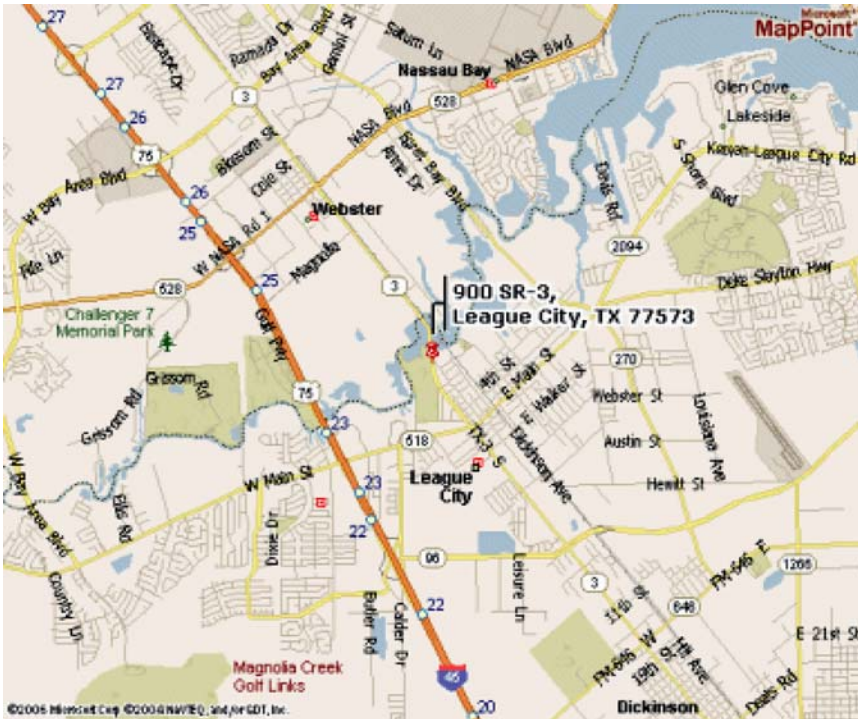

an invitation

a party

Date

Time

Place: The Ceramic Center, 900 Hwy 3 North, League City, TX (map on back)

R.S.V.P.

Additional Information: